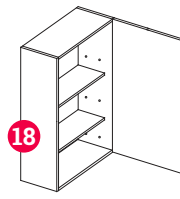

VD123V, VD153V,
VD183V

VWF13.524

VWWM2433-2

WALL CABINETS

30" high
12 5/8" deep

WA2130, WA2430

W930, W1230, W1530,
W1830, W2130

WM2430-15,
WM2730